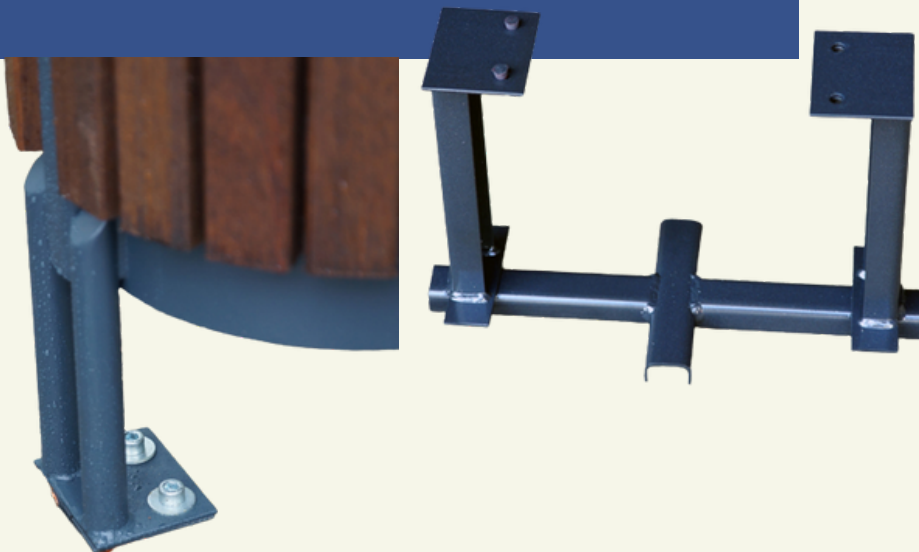

OTHER INFORMATION

- Rovaniemi litter bin can be recycled the end of their useful life
- Number of pcs. on the pallet: 6 pieces