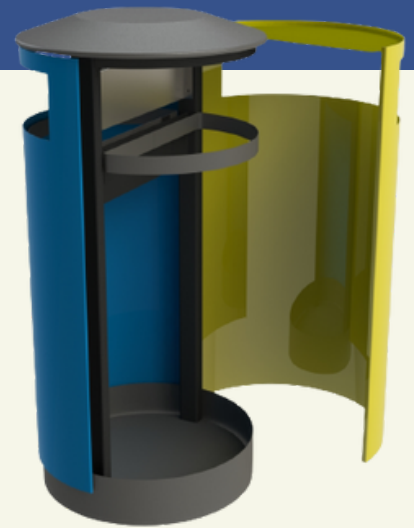

WASTE BINS

WL-Done Oy

juha.koljonen@wl-done.fi

040 594 0669

JYVÄSKYLÄ 70L TWIN LITTER BIN

SPECIFICATIONS

- Outdoor litter bin
- Material: Steel
- Double doors: galvanized steel 1,5 mm with with thermoplastic coating
- Separating panel: in the middle of the litter bin, with two half rings for waste bag
- Triangular lock
- Volume: 70L (35L x 2)
- Height: 870 mm
- Diameter: 420 mm
- Inlet hole: 110x490 mm
- Weight: 19 kg