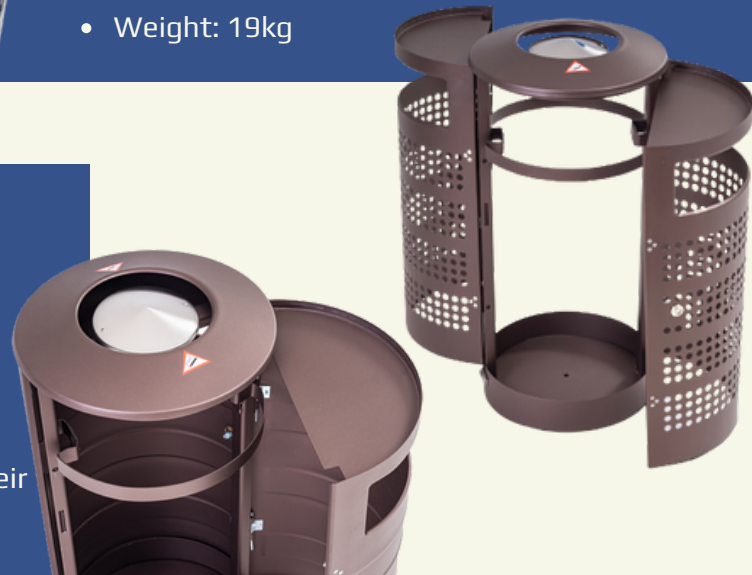

OTHER INFORMATION

- Tampere litter bin can be recycled the end of their useful life
- Number of pcs. on the pallet: 12 pieces